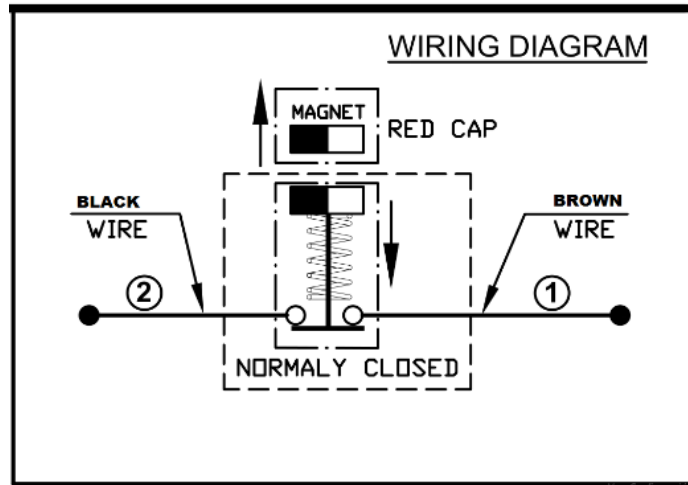

MR.74.081.E00

LANYARD KILL SWITCH (NORMALLY CLOSED VERSION)
FOR ELECTRIC VEHICLES

RED / BLACK / YELLOW