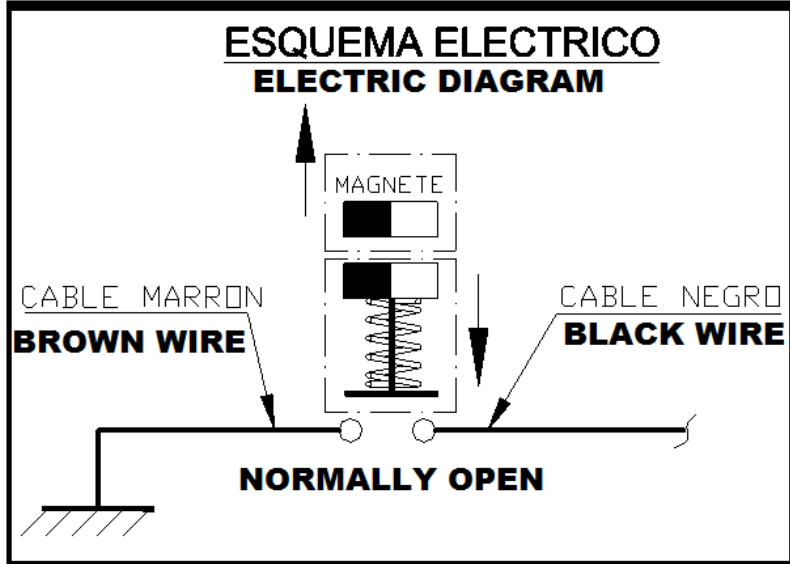

MR.74.071.Z10

LANYARD KILL SWITCH

NORMALLY OPEN – COMBUSTION VEHICLES

RED / BLACK / YELLOW